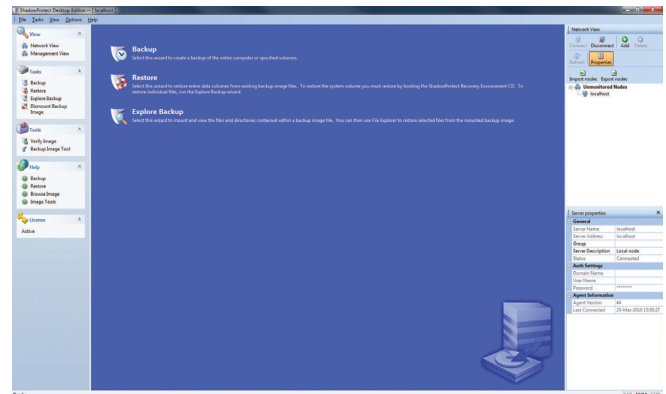

ShadowProtect gives you the tools you need to centrally manage your point-in-time backup images and restore them in a matter of minutes. The easy-to-use management console allows you to simultaneously push install ShadowProtect to all your Windows desktops and laptops from a central location and view the backup status of all protected Windows systems in your organization.

ShadowProtect provides you with VirtualBoot™ technology — for failover to a virtual desktop — as well as a virtual converter to convert ShadowProtect backup images into virtual machines.

ShadowProtect ImageManager™ allows you to consolidate point-in-time backup images on a daily, weekly and monthly basis for simplified management. Automatic verification and re-verification tools ensure your backups are in a known good state when recovery is necessary.

ShadowProtect Desktop and Protecting Your Business-Critical Systems

More and more businesses are becoming less centralised as workers increasingly rely on laptops as their computing environment. In addition, many small businesses are using desktops and laptops to run their organizations. Losing a system — whether to loss, theft, damage or malicious virus attacks — can be catastrophic to many businesses.

That's why so many IT organizations are making data backup and disaster recovery a priority for their desktop computers.

ShadowProtect Desktop is an automated backup that works in the background. In the event of a disaster, its flexible recovery options allow you to complete granular recovery of files and folders or full bare metal recovery in a matter of minutes. Hardware Independent Restore™ (HIR) technology makes it quick and easy to recover to the same system, to dissimilar hardware or to and from virtual environments. ShadowProtect's HIR feature also makes system migration to a new desktop or laptop or consolidation to virtual environments a straightforward process.

ShadowProtect Desktop provides the following benefits:

- Rapid recovery from bare metal, to dissimilar hardware or to and from virtual environments.
- Integrated backup administration from a management console.
- ShadowProtect ImageManager to automatically consolidate backup image files.
- Verification and re-verification of backup images.
- VirtualBoot technology for quick failover to a virtual desktop.
- Converter tool to convert to .VHD or .VMDK.
- Automatic backup of your entire system.
- Granular recovery of individual files and folders in moments.
- Simplified migration to new Windows desktops or laptops.
- Scheduler for automatic full and incremental backups